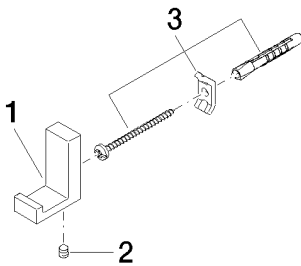

Bathtub - MEM
Hook - polished chrome
Article number: 83 251 780-00

Other surface finishes

More custom finish options are available via special production (xTra Service). Please see our finish matrix for availability and pricing or contact a Dornbracht representative.

Spare parts list

Number	Item Number	Designation	Number of units