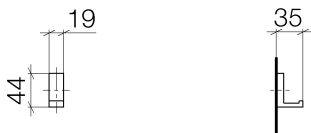

Bathtub - MEM

Hook - polished chrome

Article number: 83 251 780-00

- Width 3/4"
- Height 1-3/4"
- 1-3/8" Projection

polished chrome

Dimensional drawing

All dimensions in mm / inch = mm x 0,0394

Bathtub - MEM